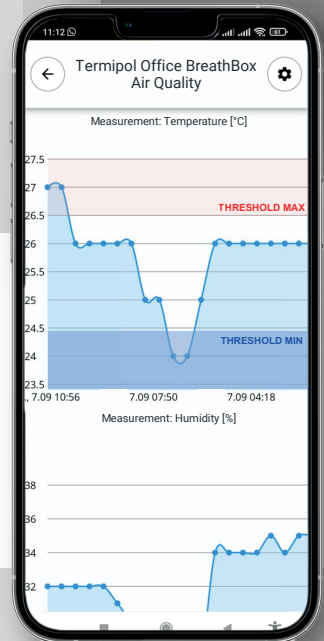

RU1 Solid

Wi-Fi LEVEL RECORDER RU1 Solid IP65

KEY FEATURES

- Wi-Fi communication
- Durable, hermetic housing
- External temperature sensor
- Two power sources – mains and emergency battery

RU1 SOLID is a wireless digital level meter/recorder with an ultrasonic external sensor that communicates with the Internet via Wi-Fi. The device allows viewing of measured parameters and access to data in real time via a mobile application and the iPomiar.pl platform. Encrypted measurement data is sent to an individual customer account which can be accessed from anywhere in the world. Thanks to its innovative design, the device is able to operate on battery power, which allows for very fast installation and maintenance-free operation.

SPECIFICATION

RANGE OF MEASUREMENT	from 28 cm to 750 cm
SAMPLING	30s; 1min; 15min; 30min; 1h; 12h; 24h
COMMUNICATION	Wi-Fi
RANGE	Up to 150 m (outdoors)
OFFLINE USE	up to 365 days (*battery life depends on operating conditions)
DIMENSIONS	121 x 51 x 30 mm
MEASUREMENTS	Level
SENSOR	External
DEGREE OF PROTECTION	IP65
CABLE LENGTH	1m, 3m, 10m (longer cables on request)
WEIGHT	180g
MIN. LEVEL OF MEASUREMENT	28 cm
POWER SUPPLY	5V mains adapter (included) PCM battery
MEASURING ANGLE	40°

DESCRIPTION OF THE SYSTEM

Isensum.com is a service that connects the user to a sensor anywhere in the world. With the help of the service, it is possible to collect data from measuring devices connected directly to the internet. Access to data and product configuration is possible via a web browser or phone and a dedicated mobile application. Additionally, using ipomiar.pl, it is possible to generate reports which, in a simple and accessible manner, illustrate the collected data in a user-defined time interval.

SYSTEM FUNCTION

MOBILE APP

KEY FEATURES

- Secured cloud system with encrypted data
- Direct connection to WiFi/GSM network
- Free mobile application
- API link
- Automatic reports and notifications
- Fully adjustable user panel -view