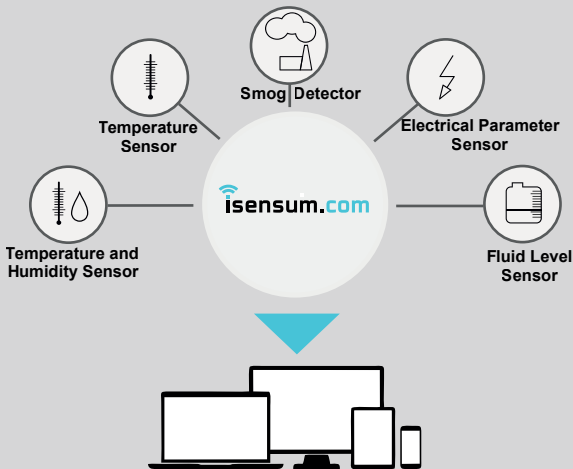

RU1 Solid

Wi-Fi LEVEL RECORDER RU1 Solid IP65

KEY FEATURES

- Wi-Fi communication
- Durable, hermetic housing
- External temperature sensor
- Two power sources – mains and emergency battery

RU1 SOLID is a wireless digital level meter/recorder with an ultrasonic external sensor that communicates with the Internet via Wi-Fi. The device allows viewing of measured parameters and access to data in real time via a mobile application and the iPomiar.pl platform. Encrypted measurement data is sent to an individual customer account which can be accessed from anywhere in the world. Thanks to its innovative design, the device is able to operate on battery power, which allows for very fast installation and maintenance-free operation.

SPECIFICATION

RANGE OF MEASUREMENT	from 28 cm to 750 cm
SAMPLING	30s; 1min; 15min; 30min; 1h; 12h; 24h
COMMUNICATION	Wi-Fi
RANGE	Up to 150 m (outdoors)
OFFLINE USE	up to 365 days (*battery life depends on operating conditions)
DIMENSIONS	121 x 51 x 30 mm
MEASUREMENTS	Level
SENSOR	External
DEGREE OF PROTECTION	IP65
CABLE LENGTH	1m, 3m, 10m (longer cables on request)
WEIGHT	180g
MIN. LEVEL OF MEASUREMENT	28 cm
POWER SUPPLY	5V mains adapter (included) PCM battery
MEASURING ANGLE	40°

DESCRIPTION OF THE SYSTEM

Isensum.com is a service that connects the user to a sensor anywhere in the world. With the help of the service, it is possible to collect data from measuring devices connected directly to the internet. Access to data and product configuration is possible via a web browser or phone and a dedicated mobile application. Additionally, using ipomiar.pl, it is possible to generate reports which, in a simple and accessible manner, illustrate the collected data in a user-defined time interval.

SYSTEM FUNCTION

MOBILE APP

KEY FEATURES

- Secured cloud system with encrypted data
- Direct connection to WiFi/GSM network
- Free mobile application
- API link
- Automatic reports and notifications
- Fully adjustable user panel -view