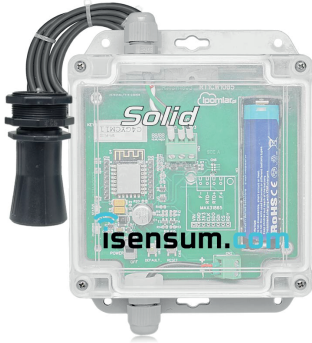

RU1 Solid

Wi-Fi LEVEL RECORDER RU1 Solid IP65

KEY FEATURES

- Wi-Fi communication
- Durable, hermetic housing
- External temperature sensor
- Two power sources – mains and emergency battery

RU1 SOLID is a wireless digital level meter/recorder with an ultrasonic external sensor that communicates with the Internet via Wi-Fi. The device allows viewing of measured parameters and access to data in real time via a mobile application and the iPomiar.pl platform. Encrypted measurement data is sent to an individual customer account which can be accessed from anywhere in the world. Thanks to its innovative design, the device is able to operate on battery power, which allows for very fast installation and maintenance-free operation.

SPECIFICATION

RANGE OF MEASUREMENT	from 28 cm to 750 cm
SAMPLING	30s; 1min; 15min; 30min; 1h; 12h; 24h
COMMUNICATION	Wi-Fi
RANGE	Up to 150 m (outdoors)
OFFLINE USE	up to 365 days (*battery life depends on operating conditions)
DIMENSIONS	121 x 51 x 30 mm
MEASUREMENTS	Level
SENSOR	External
DEGREE OF PROTECTION	IP65
CABLE LENGTH	1m, 3m, 10m (longer cables on request)
WEIGHT	180g
MIN. LEVEL OF MEASUREMENT	28 cm
POWER SUPPLY	5V mains adapter (included) PCM battery
MEASURING ANGLE	40°

DESCRIPTION OF THE SYSTEM

Isensum.com is a service that connects the user to a sensor anywhere in the world. With the help of the service, it is possible to collect data from measuring devices connected directly to the internet. Access to data and product configuration is possible via a web browser or phone and a dedicated mobile application. Additionally, using ipomiar.pl, it is possible to generate reports which, in a simple and accessible manner, illustrate the collected data in a user-defined time interval.