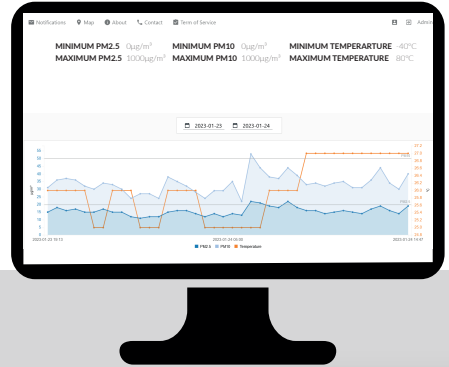

RU1 Solid

Wi-Fi LEVEL RECORDER RU1 Solid IP65

KEY FEATURES

- Wi-Fi communication
- Durable, hermetic housing
- External temperature sensor
- Two power sources – mains and emergency battery

RU1 SOLID is a wireless digital level meter/recorder with an ultrasonic external sensor that communicates with the Internet via Wi-Fi. The device allows viewing of measured parameters and access to data in real time via a mobile application and the iPomiar.pl platform. Encrypted measurement data is sent to an individual customer account which can be accessed from anywhere in the world. Thanks to its innovative design, the device is able to operate on battery power, which allows for very fast installation and maintenance-free operation.

SPECIFICATION

RANGE OF MEASUREMENT	from 28 cm to 750 cm
SAMPLING	30s; 1min; 15min; 30min; 1h; 12h; 24h
COMMUNICATION	Wi-Fi
RANGE	Up to 150 m (outdoors)
OFFLINE USE	up to 365 days (*battery life depends on operating conditions)
DIMENSIONS	121 x 51 x 30 mm
MEASUREMENTS	Level
SENSOR	External
DEGREE OF PROTECTION	IP65
CABLE LENGTH	1m, 3m, 10m (longer cables on request)
WEIGHT	180g
MIN. LEVEL OF MEASUREMENT	28 cm
POWER SUPPLY	5V mains adapter (included) PCM battery
MEASURING ANGLE	40°

DESCRIPTION OF THE SYSTEM

Isensum.com is a service that connects the user to a sensor anywhere in the world. With the help of the service, it is possible to collect data from measuring devices connected directly to the internet. Access to data and product configuration is possible via a web browser or phone and a dedicated mobile application. Additionally, using ipomiar.pl, it is possible to generate reports which, in a simple and accessible manner, illustrate the collected data in a user-defined time interval.