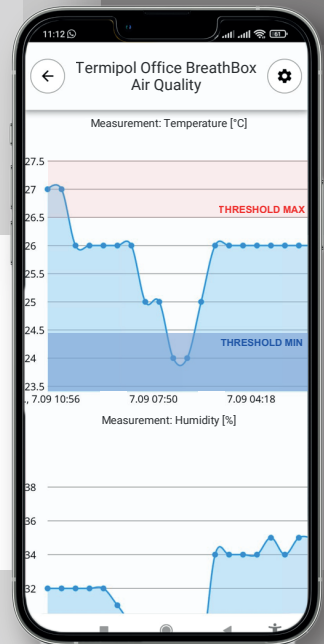

RTH1 SOLID

TEMPERATURE AND HUMIDITY RECORDER

KEY FEATURES

- WiFi communication
- Durable, hermetic housing IP 65
- External temperature and humidity sensor
- Powerful battery

RTH1 SOLID is a wireless digital temperature and humidity meter/recorder with an external sensor, which communicates with the Internet via Wi-Fi. The device allows viewing of measured parameters and access to data in real time using a mobile application and the iSensum.com platform. Encrypted measurement data is sent to an individual customer account which can be accessed from anywhere in the world. Thanks to its innovative design, the device is able to operate on battery power for up to a year, which allows for very fast installation and maintenance-free operation.

DESCRIPTION OF THE SYSTEM

Isensum.com is a service that connects the user to a sensor anywhere in the world. With the help of the service, it is possible to collect data from measuring devices connected directly to the internet. Access to data and product configuration is possible via a web browser or phone and a dedicated mobile application. Additionally, using ipomiar.pl, it is possible to generate reports which, in a simple and accessible manner, illustrate the collected data in a user-defined time interval.

SYSTEM FUNCTION

MOBILE APP

KEY FEATURES

- Secured cloud system with encrypted data
- Direct connection to WiFi/GSM network
- Free mobile application
- API link
- Automatic reports and notifications
- Fully adjustable user panel -view