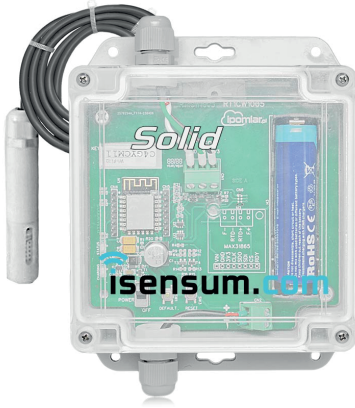

RTH1 SOLID

TEMPERATURE AND HUMIDITY RECORDER

KEY FEATURES

- WiFi communication
- Durable, hermetic housing IP 65
- External temperature and humidity sensor
- Powerful battery

RTH1 SOLID is a wireless digital temperature and humidity meter/recorder with an external sensor, which communicates with the Internet via Wi-Fi. The device allows viewing of measured parameters and access to data in real time using a mobile application and the iSensum.com platform. Encrypted measurement data is sent to an individual customer account which can be accessed from anywhere in the world. Thanks to its innovative design, the device is able to operate on battery power for up to a year, which allows for very fast installation and maintenance-free operation.

SPECIFICATION

POWER SUPPLY	5V mains adapter (supplied) Panasonic rechargeable battery NCR18650B
TEMPERATURE MEASURING RANGE	-40° C ~ +80° C
MEASURING RANGE HUMIDITY	0-99,9% RH
ACCURACY	0.5°C
SAMPLING	30s; 1min; 15min; 30min; 1h; 12h; 24h
INTERNAL MEMORY CAPACITY	Up to 1000 measurements
COMMUNICATION	Wi-Fi
RANGE	Up to 150 m (outdoors)
OFFLINE USE	Up to 365 days (*battery life depends on operating conditions)
EGREE OF PROTECTION	IP65
DIMENSIONS	58 x 83 x 35 mm
WEIGHT	180g
SENSORE	External
LENGTH OF PONDY WIRE	50cm

DESCRIPTION OF THE SYSTEM

Isensum.com is a service that connects the user to a sensor anywhere in the world. With the help of the service, it is possible to collect data from measuring devices connected directly to the internet. Access to data and product configuration is possible via a web browser or phone and a dedicated mobile application. Additionally, using ipomiar.pl, it is possible to generate reports which, in a simple and accessible manner, illustrate the collected data in a user-defined time interval.