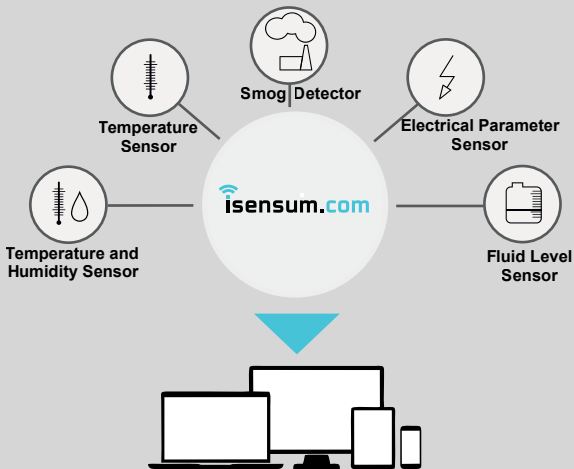

RTH1 SOLID

TEMPERATURE AND HUMIDITY RECORDER

KEY FEATURES

- WiFi communication
- Durable, hermetic housing IP 65
- External temperature and humidity sensor
- Powerful battery

RTH1 SOLID is a wireless digital temperature and humidity meter/recorder with an external sensor, which communicates with the Internet via Wi-Fi. The device allows viewing of measured parameters and access to data in real time using a mobile application and the iSensum.com platform. Encrypted measurement data is sent to an individual customer account which can be accessed from anywhere in the world. Thanks to its innovative design, the device is able to operate on battery power for up to a year, which allows for very fast installation and maintenance-free operation.

DESCRIPTION OF THE SYSTEM

Isensum.com is a service that connects the user to a sensor anywhere in the world. With the help of the service, it is possible to collect data from measuring devices connected directly to the internet. Access to data and product configuration is possible via a web browser or phone and a dedicated mobile application. Additionally, using ipomiar.pl, it is possible to generate reports which, in a simple and accessible manner, illustrate the collected data in a user-defined time interval.

SYSTEM FUNCTION

MOBILE APP

KEY FEATURES

- Secured cloud system with encrypted data
- Direct connection to WiFi/GSM network
- Free mobile application
- API link
- Automatic reports and notifications
- Fully adjustable user panel -view