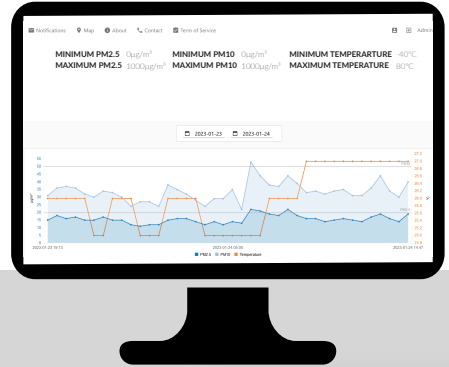

RTH1 SOLID

TEMPERATURE AND HUMIDITY RECORDER

KEY FEATURES

- WiFi communication
- Durable, hermetic housing IP 65
- External temperature and humidity sensor
- Powerful battery

RTH1 SOLID is a wireless digital temperature and humidity meter/recorder with an external sensor, which communicates with the Internet via Wi-Fi. The device allows viewing of measured parameters and access to data in real time using a mobile application and the iSensum.com platform. Encrypted measurement data is sent to an individual customer account which can be accessed from anywhere in the world. Thanks to its innovative design, the device is able to operate on battery power for up to a year, which allows for very fast installation and maintenance-free operation.

SPECIFICATION

POWER SUPPLY	5V mains adapter (supplied) Panasonic rechargeable battery NCR18650B
TEMPERATURE MEASURING RANGE	-40° C ~ +80° C
MEASURING RANGE HUMIDITY	0-99,9% RH
ACCURACY	0.5°C
SAMPLING	30s; 1min; 15min; 30min; 1h; 12h; 24h
INTERNAL MEMORY CAPACITY	Up to 1000 measurements
COMMUNICATION	Wi-Fi
RANGE	Up to 150 m (outdoors)
OFFLINE USE	Up to 365 days (*battery life depends on operating conditions)
EGREE OF PROTECTION	IP65
DIMENSIONS	58 x 83 x 35 mm
WEIGHT	180g
SENSORE	External
LENGTH OF PONDY WIRE	50cm

DESCRIPTION OF THE SYSTEM

Isensum.com is a service that connects the user to a sensor anywhere in the world. With the help of the service, it is possible to collect data from measuring devices connected directly to the internet. Access to data and product configuration is possible via a web browser or phone and a dedicated mobile application. Additionally, using ipomiar.pl, it is possible to generate reports which, in a simple and accessible manner, illustrate the collected data in a user-defined time interval.