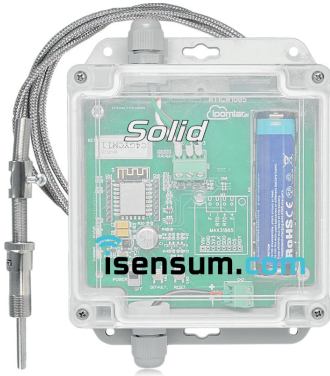

## RT1 PT100

### HIGH TEMPERATURE LOGGER

#### KEY FEATURES

- High temperature measurement up to 400C
- Robust, airtight housing
- Wi-Fi communication

RT1 PT100 is a wireless digital temperature meter/recorder for PT100 external sensors, which communicates with the Internet via Wi-Fi. The device allows viewing of measured parameters and access to data in real time using a mobile application and the iSensum.com platform. Encrypted measurement data is sent to an individual customer account which can be accessed from anywhere in the world. Thanks to its innovative design, the device is able to operate on battery power for up to a year, which allows for very fast installation and maintenance-free operation.

#### SPECIFICATION

POWER SUPPLY	5V mains adapter (supplied)
BATTERY	Panasonic NCR18650B
TEMPERATURE MEASURING RANGE	0° C ~ +400° C
ACCURACY	0.5°C
SAMPLING	30s; 1min; 15min; 30min; 1h; 12h; 24h
MEMORY CAPACITY	up to 50,000 measurements
COMMUNICATION	Wi-Fi
RANGE	Up to 150 m (outdoors)
OFFLINE USE	up to 365 days (*battery life depends on operating conditions)
DIMENSIONS	58 x 83 x 35 mm
WEIGHT	180g
EXTERNAL SENSOR	PT100