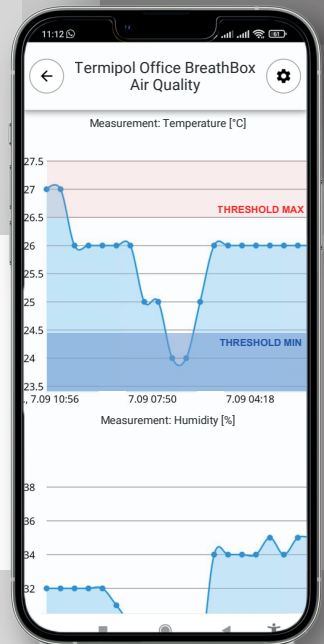

MOBILE APP

KEY FEATURES

- Secured cloud system with encrypted data
- Direct connection to WiFi/GSM network
- Free mobile application
- API link
- Automatic reports and notifications
- Fully adjustable user panel -view

Isensum
Powstańców Śląskich 64 ☎ +48 34 393 00 15
42-700 Lubliniec +48 601913288
Poland ✉ info@isensum.com