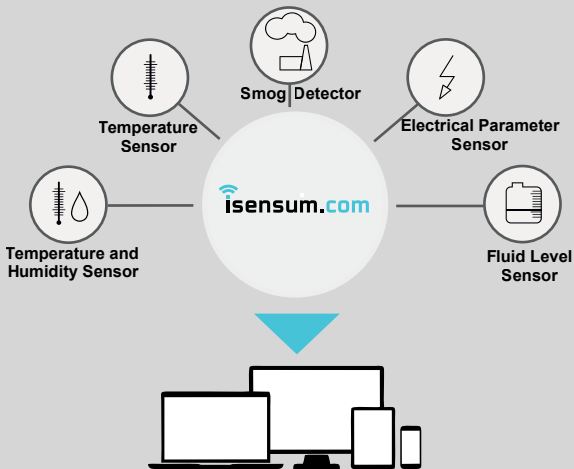

### HIGH TEMPERATURE LOGGER

#### KEY FEATURES

- High temperature measurement up to 400C
- Robust, airtight housing
- Wi-Fi communication

RT1 PT100 is a wireless digital temperature meter/recorder for PT100 external sensors, which communicates with the Internet via Wi-Fi. The device allows viewing of measured parameters and access to data in real time using a mobile application and the iSensum.com platform. Encrypted measurement data is sent to an individual customer account which can be accessed from anywhere in the world. Thanks to its innovative design, the device is able to operate on battery power for up to a year, which allows for very fast installation and maintenance-free operation.

## DESCRIPTION OF THE SYSTEM

Isensum.com is a service that connects the user to a sensor anywhere in the world. With the help of the service, it is possible to collect data from measuring devices connected directly to the internet. Access to data and product configuration is possible via a web browser or phone and a dedicated mobile application. Additionally, using ipomiar.pl, it is possible to generate reports which, in a simple and accessible manner, illustrate the collected data in a user-defined time interval.

## SYSTEM FUNCTION