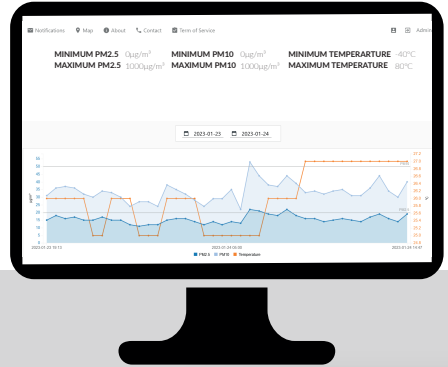

#### KEY FEATURES

- High temperature measurement up to 400C
- Robust, airtight housing
- Wi-Fi communication

RT1 PT100 is a wireless digital temperature meter/recorder for PT100 external sensors, which communicates with the Internet via Wi-Fi. The device allows viewing of measured parameters and access to data in real time using a mobile application and the iSensum.com platform. Encrypted measurement data is sent to an individual customer account which can be accessed from anywhere in the world. Thanks to its innovative design, the device is able to operate on battery power for up to a year, which allows for very fast installation and maintenance-free operation.

## DESCRIPTION OF THE SYSTEM

Isensum.com is a service that connects the user to a sensor anywhere in the world. With the help of the service, it is possible to collect data from measuring devices connected directly to the internet. Access to data and product configuration is possible via a web browser or phone and a dedicated mobile application. Additionally, using ipomiar.pl, it is possible to generate reports which, in a simple and accessible manner, illustrate the collected data in a user-defined time interval.