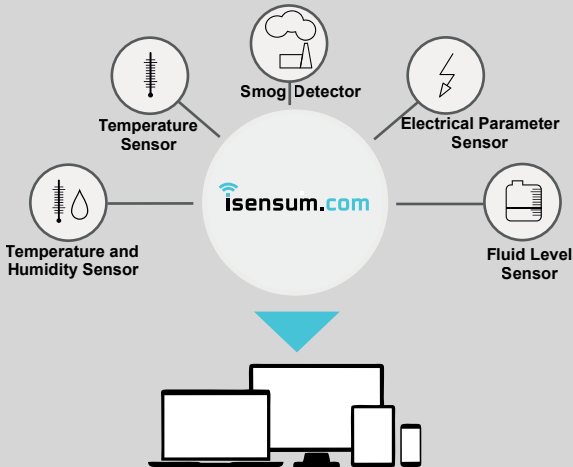

### KEY FEATURES

- WIFI communication
- High-quality laser sensor
- Possibility of publishing the measurement results (Smog Map)

A Polish-made precision device designed to measure and signal the level of air pollutants outside and inside objects. The BreathBoX-WiFi detector has Wi-Fi connectivity, thanks to which we can install the sensor anywhere within the range of a Wi-Fi network with Internet access. Plantower's high-quality laser sensor allows us to measure the concentration of PM1, PM2.5 and PM10 particles and the digital measurement module measures temperature and humidity. After a short configuration and connection to a Wi-Fi network, the device automatically sends the current data to the individual user's account, which can be accessed via a free application, or by logging in to the user's [isensum.com/login](http://isensum.com/login) account.

### DIMENSIONS

## DESCRIPTION OF THE SYSTEM

Isensum.com is a service that connects the user to a sensor anywhere in the world. With the help of the service, it is possible to collect data from measuring devices connected directly to the internet. Access to data and product configuration is possible via a web browser or phone and a dedicated mobile application. Additionally, using ipomiar.pl application, it is possible to generate reports which, in a simple and accessible manner, illustrate the collected data in a user-defined time interval.

## SYSTEM FUNCTION