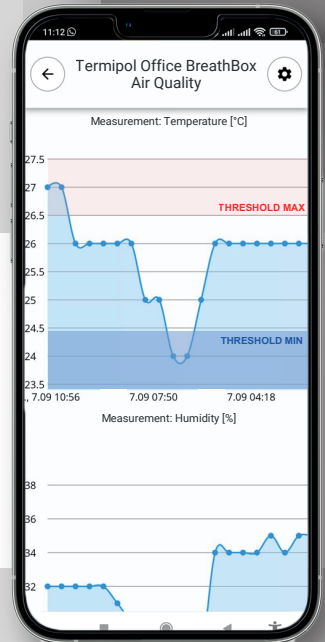

MOBILE APP

KEY FEATURES

- Secured cloud system with encrypted data
- Direct connection to WiFi/GSM network
- Free mobile application
- API link
- Automatic reports and notifications
- Fully adjustable user panel -view

Isensum
Powstańców Śląskich 64 ☎ +48 34 393 00 15
42-700 Lubliniec +48 601913288
Poland ✉ info@isensum.com