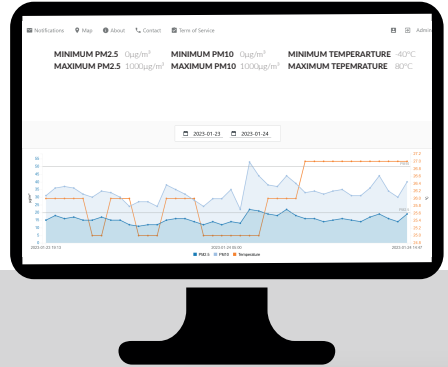

DESCRIPTION OF THE SYSTEM

Isensum.com is a service that connects the user to a sensor anywhere in the world. With the help of the service, it is possible to collect data from measuring devices connected directly to the internet. Access to data and product configuration is possible via a web browser or phone and a dedicated mobile application. Additionally, using ipomiar.pl application, it is possible to generate reports which, in a simple and accessible manner, illustrate the collected data in a user-defined time interval.